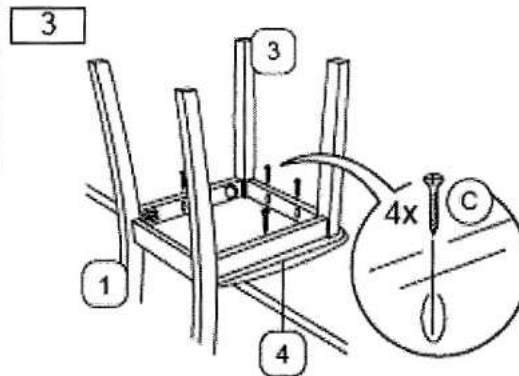

ASSEMBLY INSTRUCTION

MODEL: DORISEDIAROV / DORISEDIABI

- Important note:
- Place all wooden part on a clean and smooth surface such as rug or carpet to avoid the part from being scratch.
 - Please follow the assembly instruction step by step.
 - Do not tighten all screw until the chair is fully set-up.

Hardware List

No	DESCRIPTION	QTY.
A	JCBC M6 x 50mm 	12 pcs
B	Spring Washer 	12 pcs
C	CSK M4 x 32mm 	8 pcs
D	Allen Key 	1 pc
E	Wood Dowel 	8 pcs

Part List

No	DESCRIPTION	QTY.
1	Backrest	2 pcs
2	Side Rail	4 pcs
3	Front Leg	2 pcs
4	Wooden Slat / Cushion	2 pcs