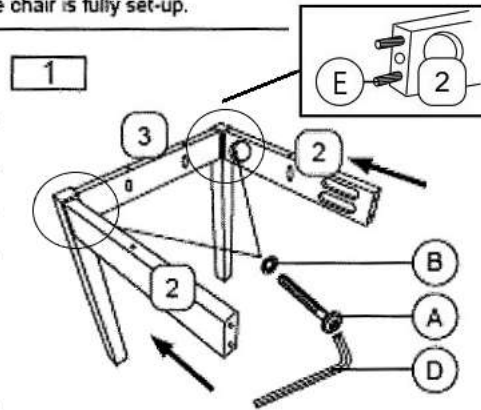

ASSEMBLY INSTRUCTION

MODEL: DORISEDIAROV / DORISEDIABI

- Important note:
- Place all wooden part on a clean and smooth surface such as rug or carpet to avoid the part from being scratch.
 - Please follow the assembly instruction step by step.
 - Do not tighten all screw until the chair is fully set-up.

Hardware List

No	DESCRIPTION	QTY.
A	JCBC M6 x 50mm 	12 pcs
B	Spring Washer 	12 pcs
C	CSK M4 x 32mm 	8 pcs
D	Allen Key 	1 pc
E	Wood Dowel 	8 pcs

Part List

No	DESCRIPTION	QTY.
1	Backrest	2 pcs
2	Side Rail	4 pcs
3	Front Leg	2 pcs
4	Wooden Slat / Cushion	2 pcs