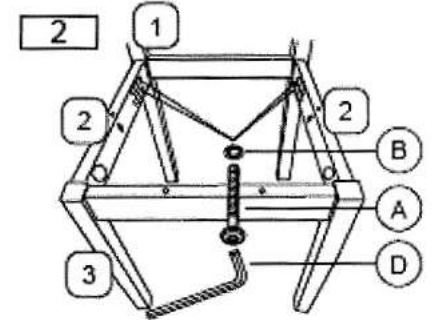

ASSEMBLY INSTRUCTION

MODEL: DORISEDIAROV / DORISEDIABI

- Important note:
- Place all wooden part on a clean and smooth surface such as rug or carpet to avoid the part from being scratch.
 - Please follow the assembly instruction step by step.
 - Do not tighten all screw until the chair is fully set-up.

Hardware List

No	DESCRIPTION	QTY.
A	JCBC M6 x 50mm 	12 pcs
B	Spring Washer 	12 pcs
C	CSK M4 x 32mm 	8 pcs
D	Allen Key 	1 pc
E	Wood Dowel 	8 pcs

Part List

No	DESCRIPTION	QTY.
1	Backrest	2 pcs
2	Side Rail	4 pcs
3	Front Leg	2 pcs
4	Wooden Slat / Cushion	2 pcs