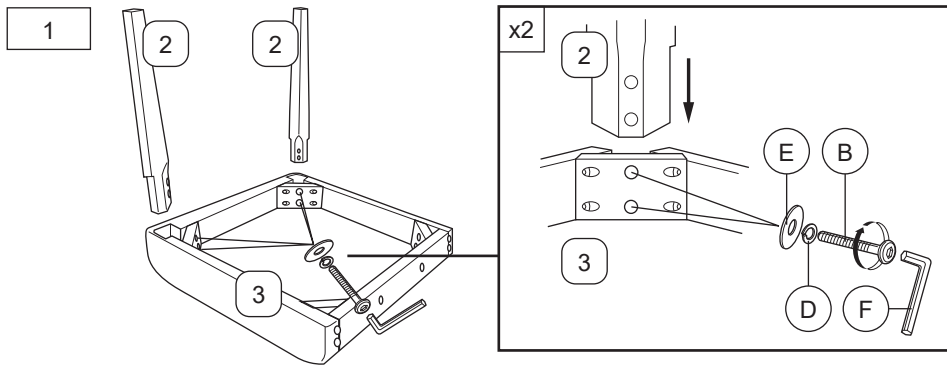

MODEL: TOMGR / TOMVE

ASSEMBLY INSTRUCTION

- Important note: - Place all wooden part on a clean and smooth surface such as rug or carpet to avoid the part from being scratch.
- Please follow the assembly instruction step by step.
 - Do not tighten all screw until the chair is fully set-up.

No	Hardware List	Qty.
A	JCBC M6 x 80mm 	8 pcs
B	JCBC M6 x 50mm 	8 pcs
C	JCBC M6 x 40mm 	4 pcs
D	M6 Spring Washer 	20 pcs
E	M6 Flat Washer 	20 pcs
F	M4 Allen Key 	1 pc

No	Part List	Qty.
1	Backrest	2 pcs
2	Front Leg	4 pcs
3	Cushion Seat	2 pcs

COMPLETED ASSEMBLY

MODEL: TOMGR / TOMVE

ASSEMBLY INSTRUCTION

- Important note: - Place all wooden part on a clean and smooth surface such as rug or carpet to avoid the part from being scratch.
- Please follow the assembly instruction step by step.
 - Do not tighten all screw until the chair is fully set-up.