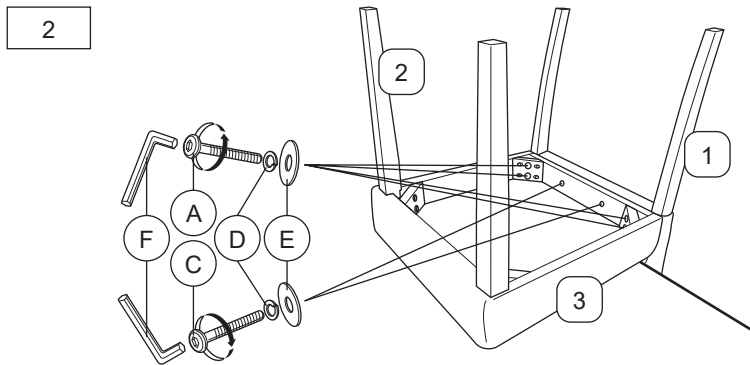

MODEL: TOMGR / TOMVE

ASSEMBLY INSTRUCTION

- Important note: - Place all wooden part on a clean and smooth surface such as rug or carpet to avoid the part from being scratch.
- Please follow the assembly instruction step by step.
 - Do not tighten all screw until the chair is fully set-up.

No	Hardware List	Qty.
A	JCBC M6 x 80mm 	8 pcs
B	JCBC M6 x 50mm 	8 pcs
C	JCBC M6 x 40mm 	4 pcs
D	M6 Spring Washer 	20 pcs
E	M6 Flat Washer 	20 pcs
F	M4 Allen Key 	1 pc

No	Part List	Qty.
1	Backrest	2 pcs
2	Front Leg	4 pcs
3	Cushion Seat	2 pcs

COMPLETED ASSEMBLY

MODEL: TOMGR / TOMVE

ASSEMBLY INSTRUCTION

- Important note: - Place all wooden part on a clean and smooth surface such as rug or carpet to avoid the part from being scratch.
- Please follow the assembly instruction step by step.
 - Do not tighten all screw until the chair is fully set-up.