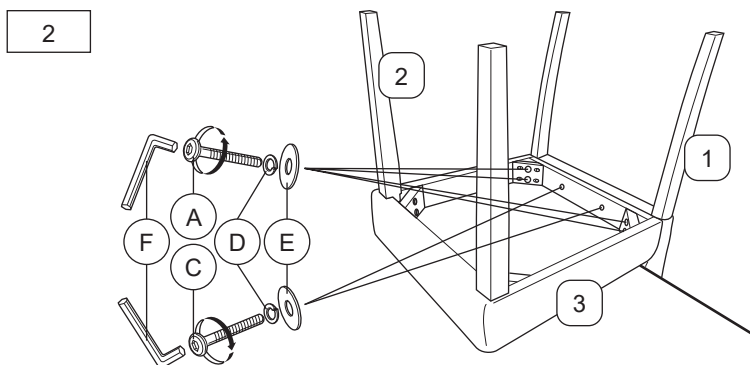

No	Hardware List	Qty.
A	JCBC M6 x 80mm 	8 pcs
B	JCBC M6 x 50mm 	8 pcs
C	JCBC M6 x 40mm 	4 pcs
D	M6 Spring Washer 	20 pcs
E	M6 Flat Washer 	20 pcs
F	M4 Allen Key 	1 pc

No	Part List	Qty.
1	Backrest	2 pcs
2	Front Leg	4 pcs
3	Cushion Seat	2 pcs

COMPLETED ASSEMBLY

MODEL: TOMGR / TOMVE

ASSEMBLY INSTRUCTION

- Important note: - Place all wooden part on a clean and smooth surface such as rug or carpet to avoid the part from being scratch.
- Please follow the assembly instruction step by step.
 - Do not tighten all screw until the chair is fully set-up.