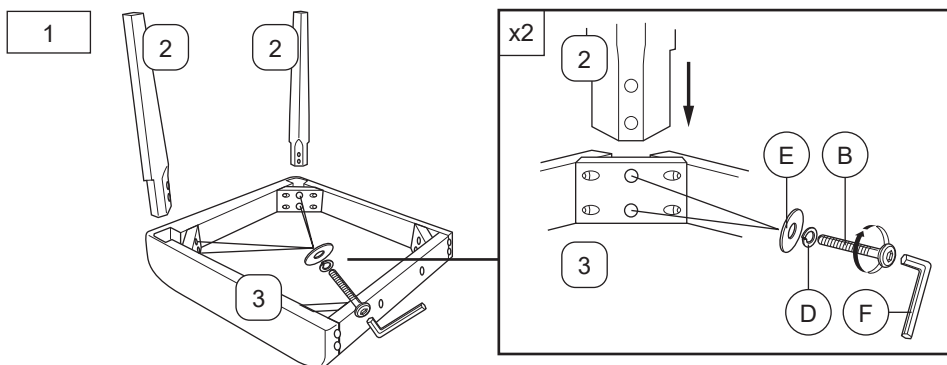

MODEL: TOMGR / TOMVE

ASSEMBLY INSTRUCTION

- Important note: - Place all wooden part on a clean and smooth surface such as rug or carpet to avoid the part from being scratch.
- Please follow the assembly instruction step by step.
 - Do not tighten all screw until the chair is fully set-up.

No	Hardware List	Qty.
A	JCBC M6 x 80mm 	8 pcs
B	JCBC M6 x 50mm 	8 pcs
C	JCBC M6 x 40mm 	4 pcs
D	M6 Spring Washer 	20 pcs
E	M6 Flat Washer 	20 pcs
F	M4 Allen Key 	1 pc

No	Part List	Qty.
1	Backrest	2 pcs
2	Front Leg	4 pcs
3	Cushion Seat	2 pcs

COMPLETED ASSEMBLY

MODEL: TOMGR / TOMVE

ASSEMBLY INSTRUCTION

- Important note: - Place all wooden part on a clean and smooth surface such as rug or carpet to avoid the part from being scratch.
- Please follow the assembly instruction step by step.
 - Do not tighten all screw until the chair is fully set-up.