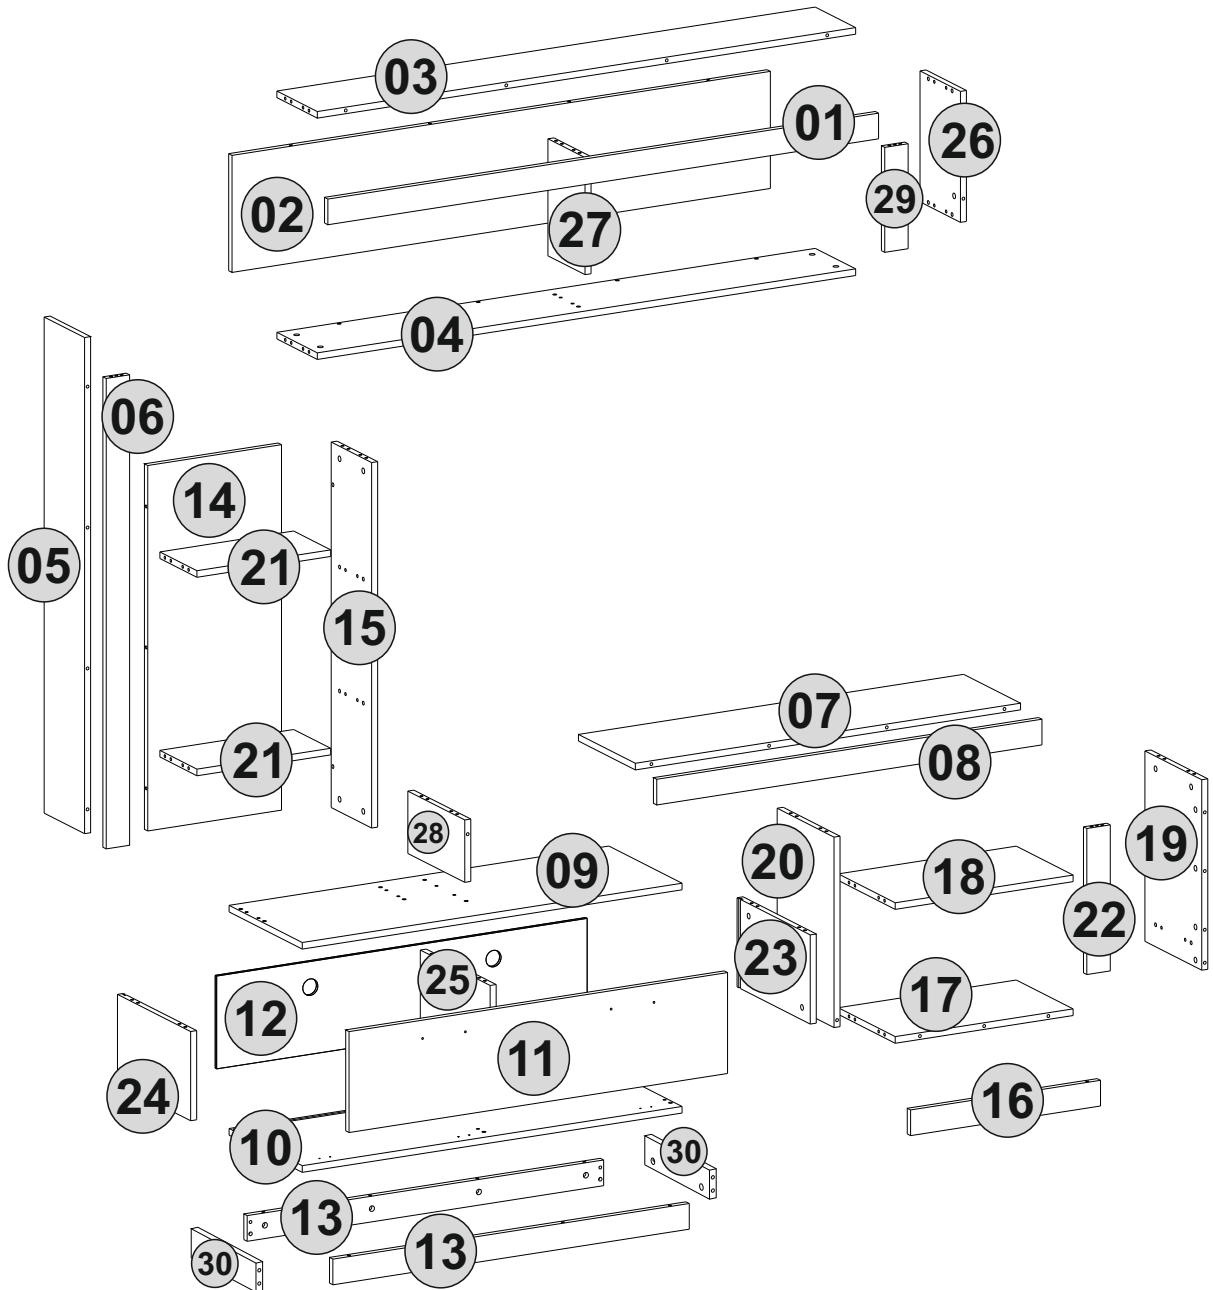

3

4

Follow the installation steps in the order as shown.
Position the parts as shown in the installation guide steps.

ACCESSORY LIST

A04 Ø8 58x 3,5x18	A06 18mm C1-99x C2-12x	A12 Allen 1x	A16 DbØ8 2x	A17 4x50 2x
A18 31x	A22 Minifix k18 111x	A23 Minifix M10 103x	A25 ARK.PL 8x	A31 DFM6-68 4x
A41 Ø8x55 8x	A87 15x90x30 2x	C01 DM 3x	C04 Mtk 3x	PB01 Kece 8x
Z62 DKP 1x	Z85 200mm PDK 2x	Z86 3,9x28 4x		