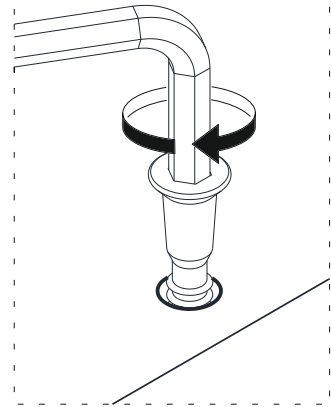

ATTENTION !!

Minifix is the main connection material used in our products.
Before starting assembly, please check the drawings below.

A04

A23

A22

A12

1

2

3

4

ATTENTION !!

Our products are screw system. Before you proceed with installation try to understand the following

A13

1

1

2

2

3

3

Follow the installation steps in the order as shown.
Position the parts as shown in the installation guide steps.

HARDWARE LIST

| | | | | |
|--|--|---|--|--|
| A06  18mm C1-44x C2-24x 152x | A12  Allen 1x | A13  50mm 50x | A22  Minifix k18 18x | A23  Minifix M10 18x |
| A18  3,5x18 152x | A25  ARK.PL 42x | A34  3,5x25 16x | A04  Ø8x30 10x | Z80  LEG 10x |
| A38  Right 4x | A39  Left 4x | A40  Kanca 8x | A11  3,5x30 20x | A59  PDS Ø10 8x |
| Z62a  DKP 2x | Z62b  DKP 2x | Z62c  DKP 2x | Z62d  DKP 4x | A48  Raf Pimi 8x |
| Z08a  KKP 2x | Z08b  KKP 2x | Z08c  KKP 2x | Z08d  KKP 4x | C20  Mtk(S) 15x |
| C14  Dm(S) 9x | C17  DmF(S) 6x | | | |