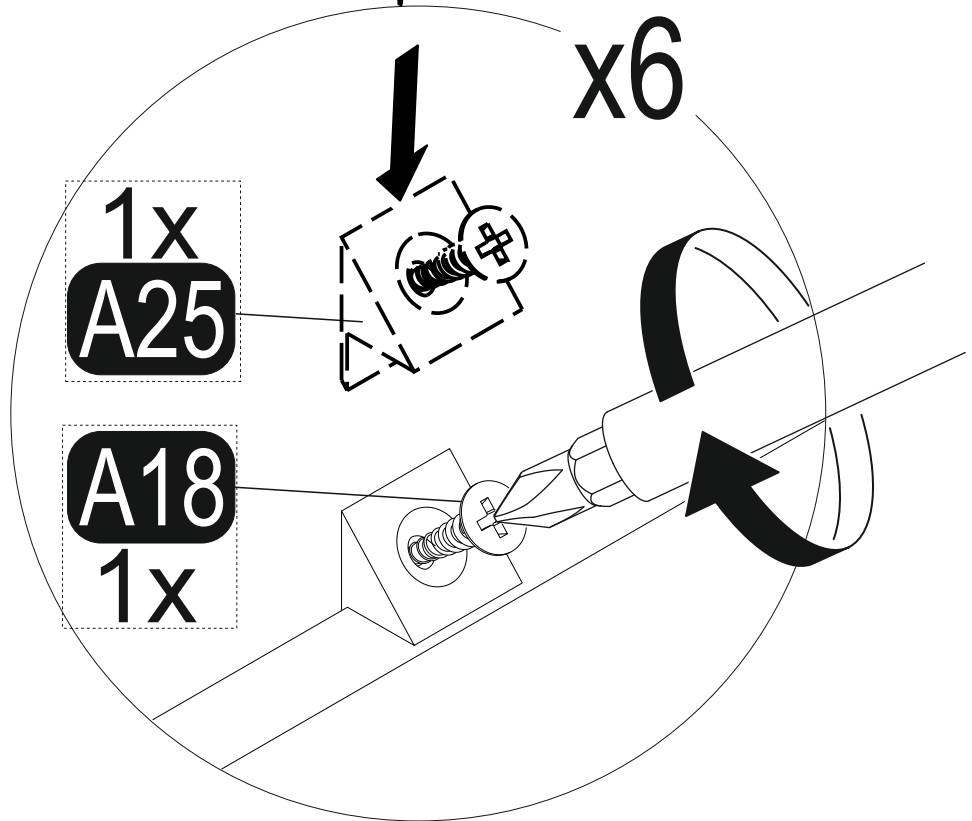

2

3

3

Follow the installation steps in the order as shown.
Position the parts as shown in the installation guide steps.

HARDWARE LIST

| | | | | |
|--|--|---|--|--|
| A06  18mm C1-44x C2-24x 152x | A12  Allen 1x | A13  50mm 50x | A22  Minifix k18 18x | A23  Minifix M10 18x |
| A18  3,5x18 152x | A25  ARK.PL 42x | A34  3,5x25 16x | A04  Ø8x30 10x | Z80  LEG 10x |
| A38  Right 4x | A39  Left 4x | A40  Kanca 8x | A11  3,5x30 20x | A59  PDS Ø10 8x |
| Z62a  DKP 2x | Z62b  DKP 2x | Z62c  DKP 2x | Z62d  DKP 4x | A48  Raf Pimi 8x |
| Z08a  KKP 2x | Z08b  KKP 2x | Z08c  KKP 2x | Z08d  KKP 4x | C20  Mtk(S) 15x |
| C14  Dm(S) 9x | C17  DmF(S) 6x | | | |

9

10

12

13

14

15

16

16