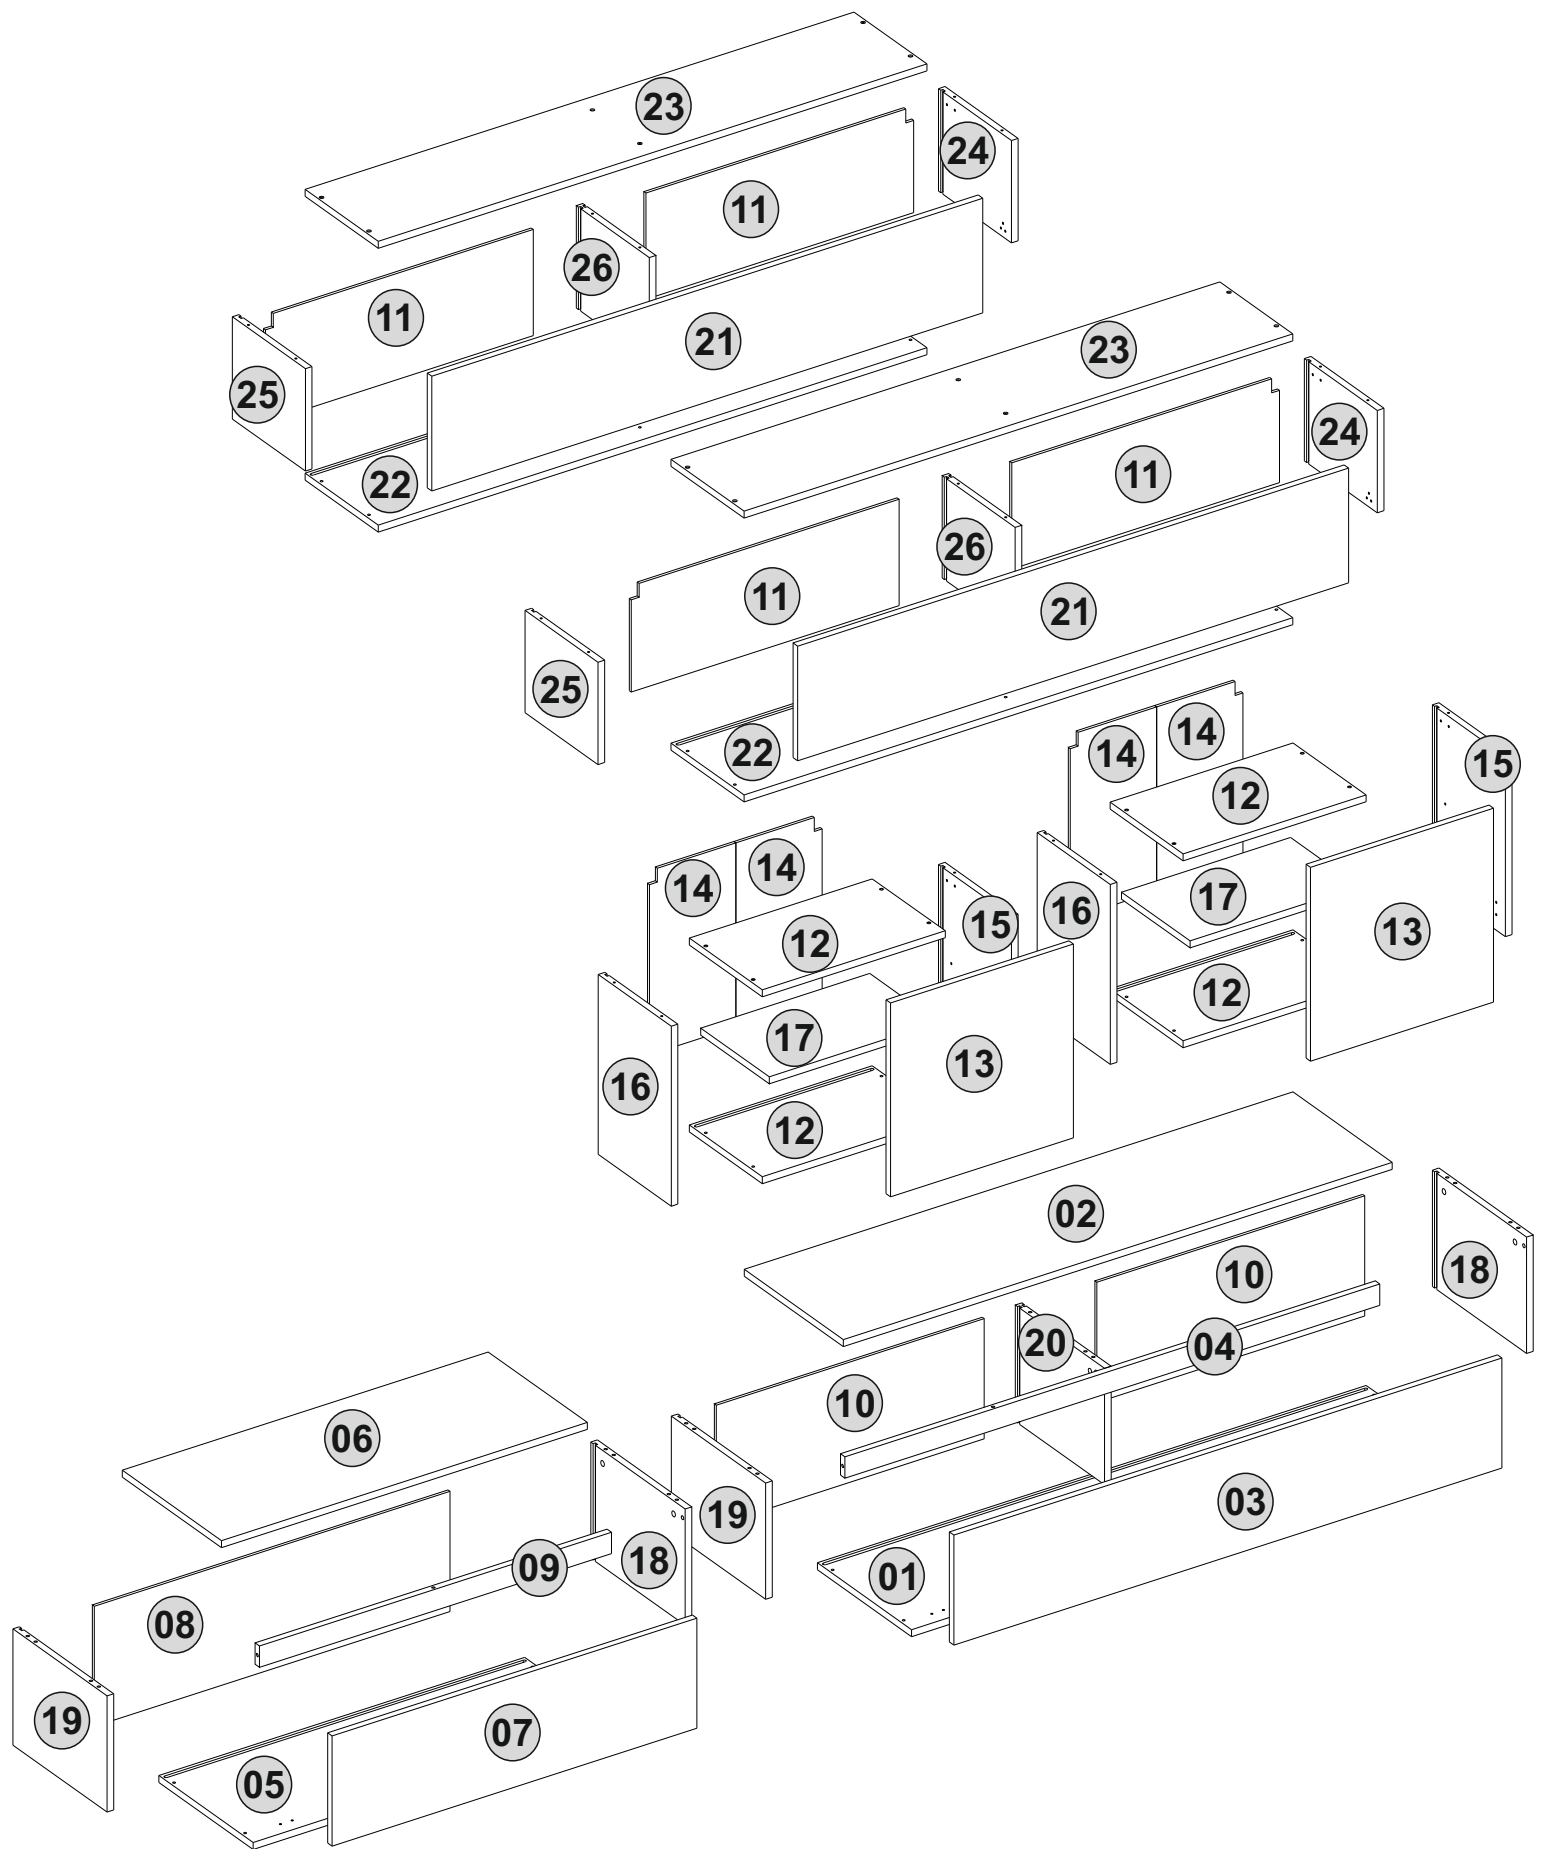

2

3

3

Follow the installation steps in the order as shown.
Position the parts as shown in the installation guide steps.

HARDWARE LIST

| | | | | |
|--|--|---|--|--|
| A06  18mm C1-44x C2-24x 152x | A12  Allen 1x | A13  50mm 50x | A22  Minifix k18 18x | A23  Minifix M10 18x |
| A18  3,5x18 152x | A25  ARK.PL 42x | A34  3,5x25 16x | A04  Ø8x30 10x | Z80  LEG 10x |
| A38  Right 4x | A39  Left 4x | A40  Kanca 8x | A11  3,5x30 20x | A59  PDS Ø10 8x |
| Z62a  DKP 2x | Z62b  DKP 2x | Z62c  DKP 2x | Z62d  DKP 4x | A48  Raf Pimi 8x |
| Z08a  KKP 2x | Z08b  KKP 2x | Z08c  KKP 2x | Z08d  KKP 4x | C20  Mtk(S) 15x |
| C14  Dm(S) 9x | C17  DmF(S) 6x | | | |